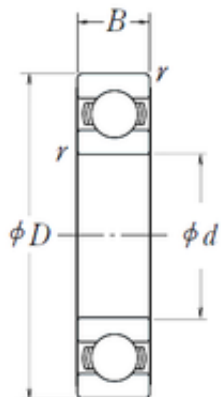

Demek Bearing Group Co., Ltd.

30 mm x 62 mm x 16 mm NSK 6206L11DDU
deep groove ball bearings

Bearing No. 6206L11DDU

Size	30x62x16 mm
Bore Diameter	30 mm
Outer Diameter	62 mm
Width	16 mm
d	30 mm
D	62 mm
B	16 mm
C	16 mm
r min.	1 mm
Basic dynamic load rating (C)	19,5 kN

6206L11DDU Bearing 2D drawings and 3D CAD models