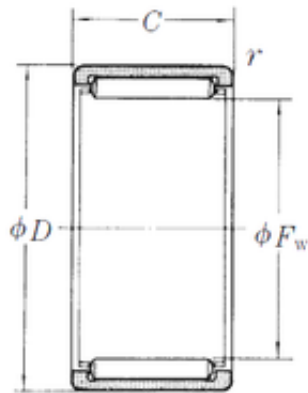

Demek Bearing Group Co., Ltd.

NSK RLM4015 needle roller bearings

Bearing No. RLM4015

Size	40x50x15 mm
Bore Diameter	40 mm
Outer Diameter	50 mm
Width	15 mm
Fw	40 mm
D	50 mm
C	15 mm
r min.	0,6 mm
Weight	0,058 Kg
Basic dynamic load rating (C)	21,4 kN
Basic static load rating (C0)	32 kN

RLM4015 Bearing 2D drawings and 3D CAD models