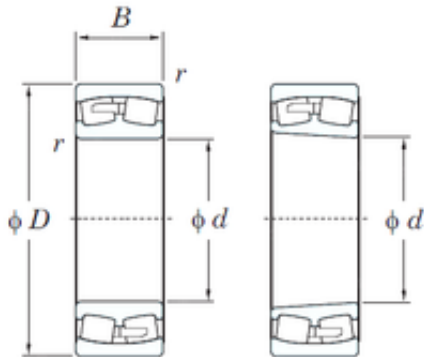

Demek Bearing Group Co., Ltd.

240 mm x 360 mm x 92 mm KOYO 23048R spherical roller bearings

Bearing No. 23048R

Size	240x360x92 mm
Bore Diameter	240 mm
Outer Diameter	360 mm
Width	92 mm
d	240 mm
D	360 mm
B	92 mm
C	92 mm
r min.	3 mm
da min.	254 mm
Da max.	346 mm
ra max.	2,5 mm
Weight	34,9 Kg
Basic dynamic load rating (C)	1100 kN
Basic static load rating (C0)	2170 kN
(Grease) Lubrication Speed	860 r/min
(Oil) Lubrication Speed	1100 r/min
Calculation factor (e)	0,25
Calculation factor (Y0)	2,65
Calculation factor (Y1)	2,71

23048R Bearing 2D drawings and 3D CAD models