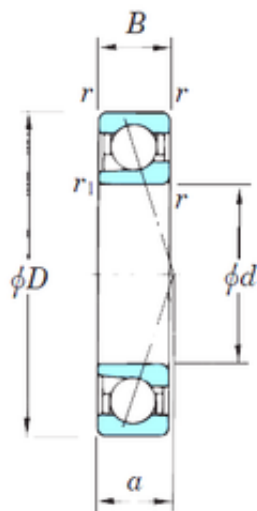

Demek Bearing Group Co., Ltd.

80 mm x 140 mm x 26 mm KOYO 7216CPA
angular contact ball bearings

Bearing No. 7216CPA

Size	80x140x26 mm
Bore Diameter	80 mm
Outer Diameter	140 mm
Width	26 mm
d	80 mm
D	140 mm
B	26 mm
C	26 mm
Angle (°)	15 °
a	27,7 mm
r min.	2 mm
r1 min.	1 mm
Weight	1,5 Kg
Basic dynamic load rating (C)	92,8 kN
Basic static load rating (C0)	77,5 kN
(Grease) Lubrication Speed	8 100 r/min
(Oil) Lubrication Speed	13 000 r/min

7216CPA Bearing 2D drawings and 3D CAD models