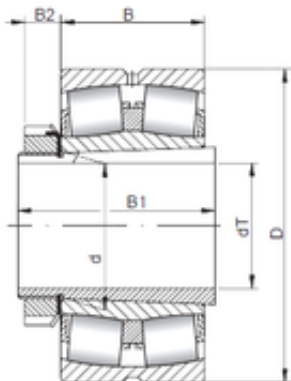

Demek Bearing Group Co., Ltd.

140 mm x 300 mm x 102 mm ISO 22328
KCW33+H2328 spherical roller bearings

Bearing No. 22328 KCW33+H2328

Size	140x300x102 mm
Bore Diameter	140 mm
Outer Diameter	300 mm
Width	102 mm
d	140 mm
d1	125 mm
D	300 mm
B	102 mm
C	102 mm
B1	131 mm
B2	24 mm

22328 KCW33+H2328 Bearing 2D drawings and 3D CAD models